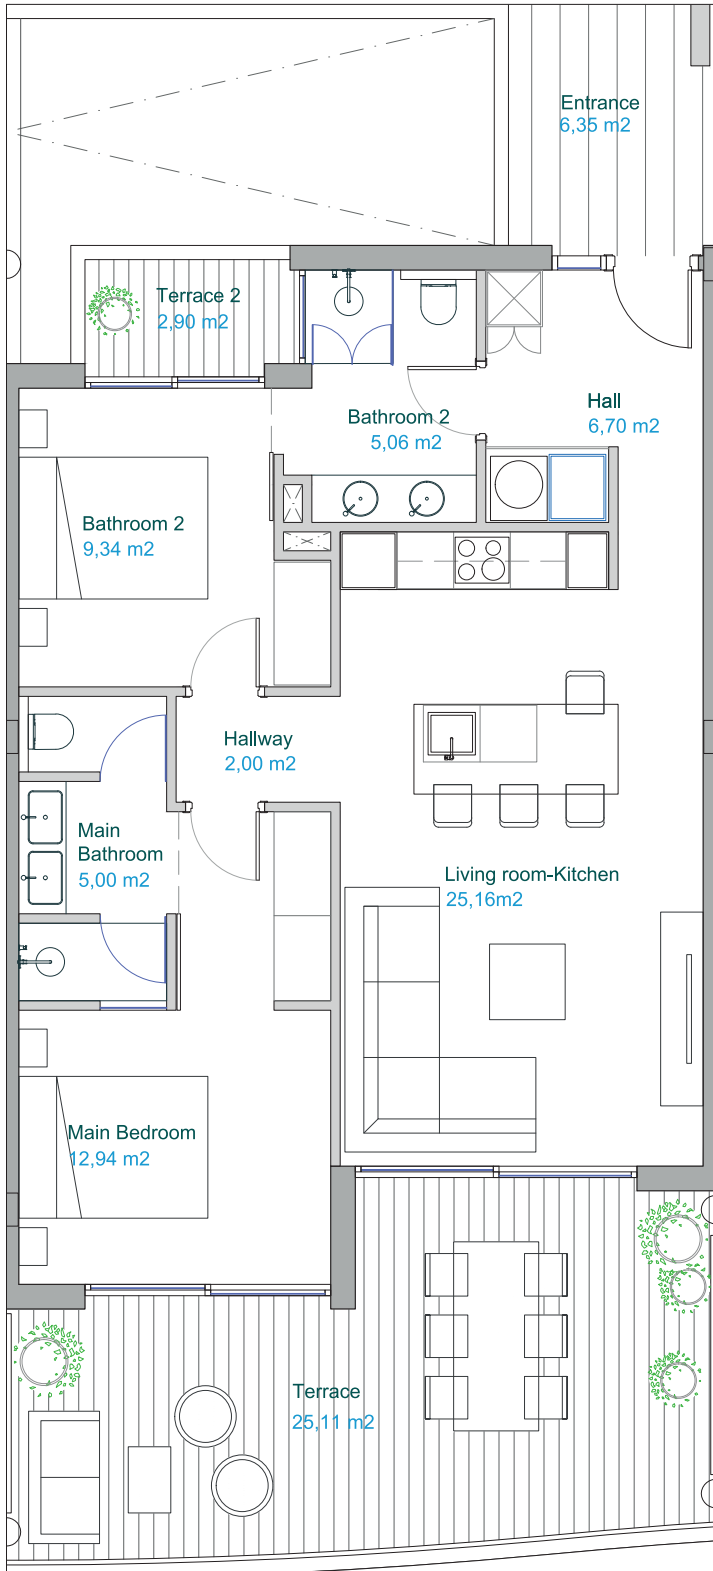

APARTMENT 59

BD_N7_V03

Built area:	75,86 m ²
Useful area:	66,20 m ²
Total private area:	110,22 m ²

Observations: Más The Smart Homes may make any modifications it deems necessary due to technical, commercial, legal or availability requirements. The surface areas given are approximate. The features of the home will be as listed in the building materials report. The furniture shown will not be provided and is strictly for display purposes only.