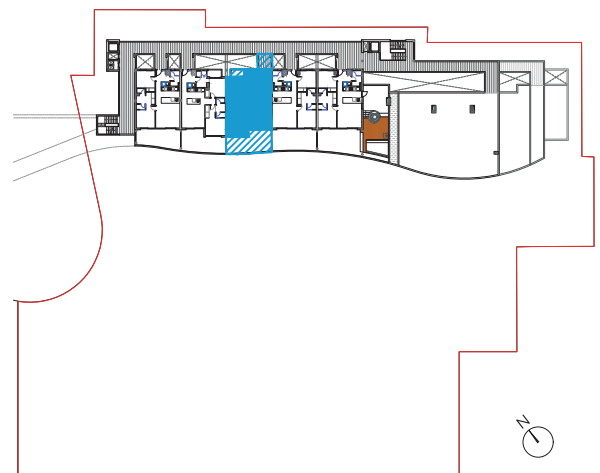

APARTMENT 59

BD_N7_V03

Built area:	75,86 m ²
Useful area:	66,20 m ²
Total private area:	110,22 m ²

Observations: Más The Smart Homes may make any modifications it deems necessary due to technical, commercial, legal or availability requirements. The surface areas given are approximate. The features of the home will be as listed in the building materials report. The furniture shown will not be provided and is strictly for display purposes only.